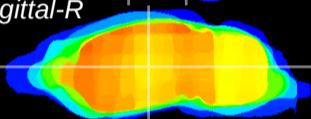

Coronal

Sagittal-R

Sagittal-L

ViBrism: CX01240
Horizontal

VPM/VPL