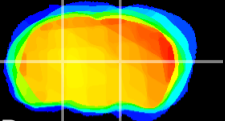

Coronal

Sagittal-R

Sagittal-L

ViBrism: CX01240
Horizontal

VPM/VPL