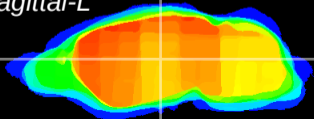

Coronal

Sagittal-R

Sagittal-L

ViBrism: CX01240
Horizontal

VPM/VPL