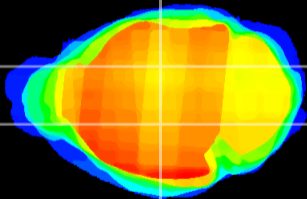

Coronal

Sagittal-R

Sagittal-L

ViBrism: CX01240
Horizontal

VPM/VPL