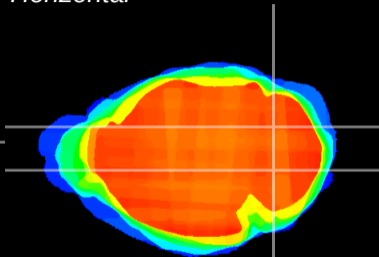

Coronal

Sagittal-R

Sagittal-L

ViBrism: CX01246  
Horizontal

Cb nucleus