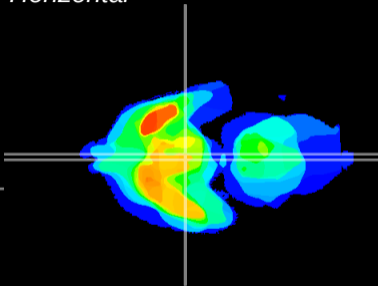

Coronal

Sagittal-R

Sagittal-L

ViBrism: CX01248  
Horizontal

Arc