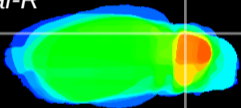

Coronal

Sagittal-R

Sagittal-L

ViBrism: CX01255
Horizontal

Cb lobe