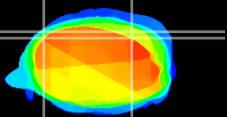

Coronal

Sagittal-R

Sagittal-L

ViBrism: CX01255
Horizontal

Cb lobe