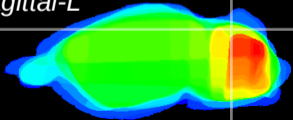

Coronal

Sagittal-R

Sagittal-L

ViBrism: CX01255
Horizontal

Cb lobe