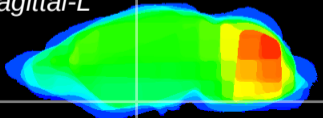

Coronal

Sagittal-R

Sagittal-L

ViBrism: CX01255
Horizontal

S0