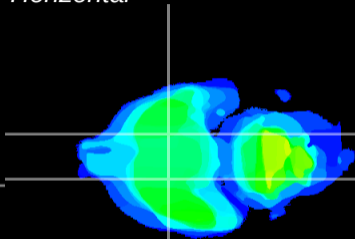

Coronal

Sagittal-R

Sagittal-L

ViBrism: CX01255
Horizontal

S0