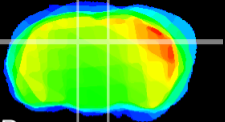

Coronal

Sagittal-R

Sagittal-L

ViBrism: CX01262
Horizontal

DG