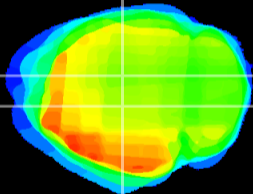

Coronal

Sagittal-R

Sagittal-L

ViBrism: CX01262
Horizontal

DG