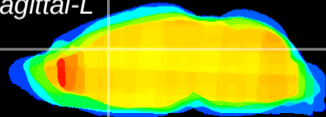

Coronal

Sagittal-R

Sagittal-L

ViBrism: CX01263
Horizontal

Cx cingulate