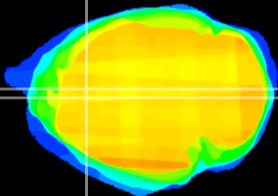

Coronal

Sagittal-R

Sagittal-L

ViBrism: CX01263
Horizontal

Cx cingulate