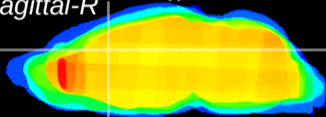

Coronal

Sagittal-R

Sagittal-L

ViBrism: CX01263
Horizontal

Cx cingulate