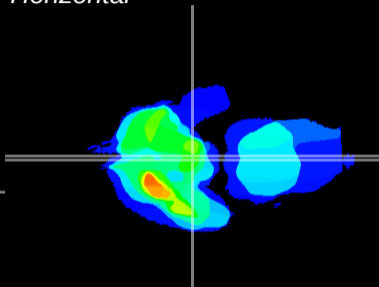

Coronal

Sagittal-R

Sagittal-L

ViBrism: CX01264
Horizontal

ME