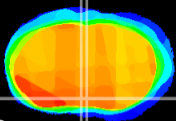

Coronal

Sagittal-R

Sagittal-L

ViBriSM: CX01264
Horizontal

MPA