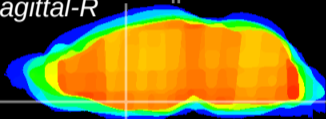

Coronal

Sagittal-R

Sagittal-L

ViBriSM: CX01264
Horizontal

MPA