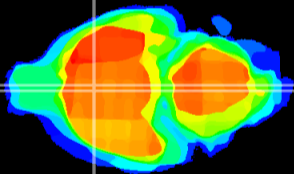

Coronal

Sagittal-R

Sagittal-L

ViBriSM: CX01264
Horizontal

MPA