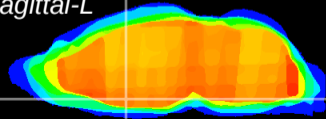

Coronal

Sagittal-R

Sagittal-L

ViBriSM: CX01264
Horizontal

MPA