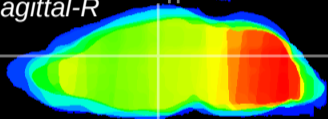

Coronal

Sagittal-R

Sagittal-L

ViBrism: CX01267
Horizontal

Hb