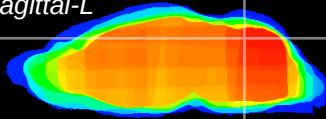

Coronal

Sagittal-R

Sagittal-L

ViBrism: CX01278  
Horizontal

Cb vermis