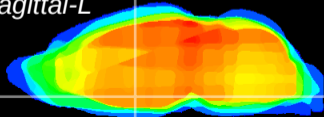

Coronal

Sagittal-R

Sagittal-L

ViBrism: CX01279
Horizontal

SPa dorsal