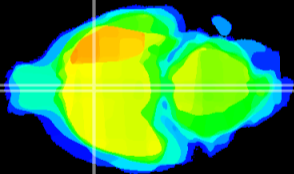

Coronal

Sagittal-R

Sagittal-L

ViBrism: CX01280
Horizontal

MPA