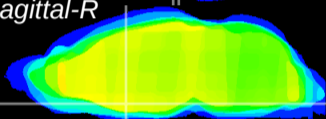

Coronal

Sagittal-R

Sagittal-L

ViBrism: CX01280
Horizontal

MPA