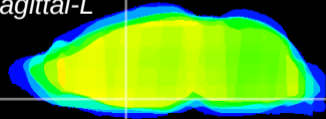

Coronal

Sagittal-R

Sagittal-L

ViBrism: CX01280
Horizontal

MPA