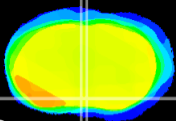

Coronal

Sagittal-R

Sagittal-L

ViBrism: CX01280
Horizontal

MPA