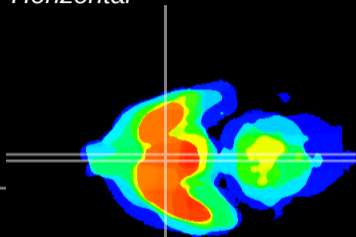

Coronal

Sagittal-R

Sagittal-L

ViBrism: CX01287
Horizontal

SCN