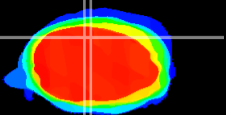

Coronal

Sagittal-R

Sagittal-L

ViBrism: CX01295
Horizontal

Cb vermis