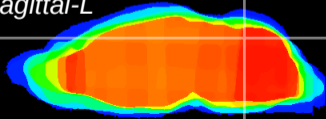

Coronal

Sagittal-R

Sagittal-L

ViBrism: CX01295
Horizontal

Cb vermis