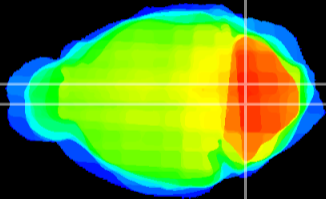

Coronal

Sagittal-R

Sagittal-L

ViBrism: CX01301
Horizontal

MVe