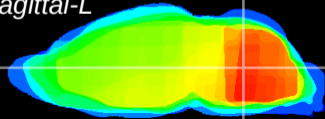

Coronal

Sagittal-R

Sagittal-L

ViBrism: CX01301
Horizontal

MVe