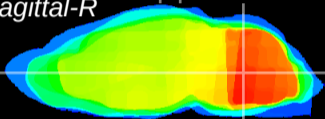

Coronal

Sagittal-R

Sagittal-L

ViBrism: CX01301
Horizontal

MVe