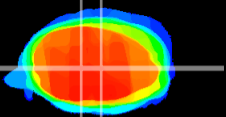

Coronal

Sagittal-R

Sagittal-L

ViBrism: CX01301
Horizontal

MVe