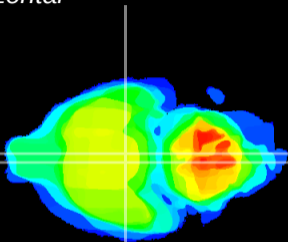

Coronal

Sagittal-R

Sagittal-L

ViBrism: CX01301
Horizontal

VMH