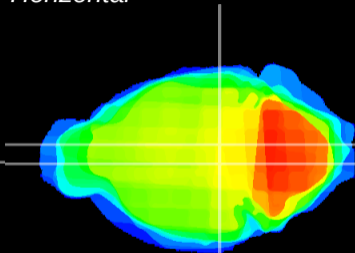

Coronal

Sagittal-R

Sagittal-L

ViBrism: CX01301
Horizontal

VTA