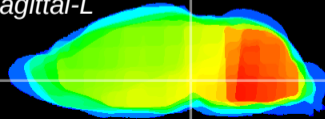

Coronal

Sagittal-R

Sagittal-L

ViBrism: CX01301
Horizontal

VTA