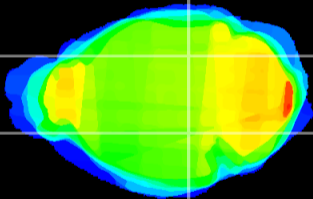

Coronal

Sagittal-R

Sagittal-L

ViBrism: CX01302
Horizontal

MG