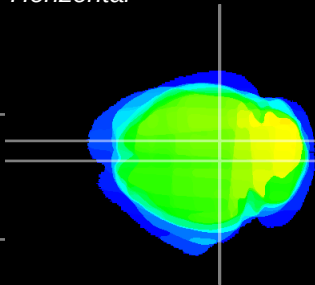

Coronal

Sagittal-R

Sagittal-L

ViBrism: CX01302
Horizontal

SC