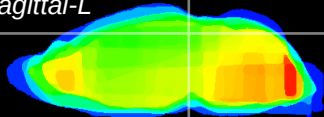

Coronal

Sagittal-R

Sagittal-L

ViBrism: CX01302
Horizontal

SC