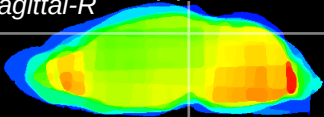

Coronal

Sagittal-R

Sagittal-L

ViBrism: CX01302
Horizontal

SC