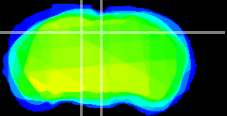

Coronal

Sagittal-R

Sagittal-L

ViBrism: CX01302
Horizontal

SC