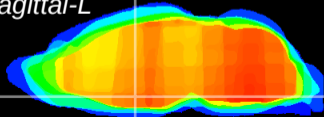

Coronal

Sagittal-R

Sagittal-L

ViBrism: CX01303
Horizontal

SPa dorsal