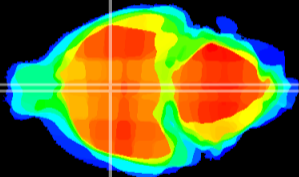

Coronal

Sagittal-R

Sagittal-L

ViBrism: CX01303
Horizontal

SPa dorsal