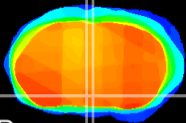

Coronal

Sagittal-R

Sagittal-L

ViBrism: CX01303
Horizontal

SPa dorsal