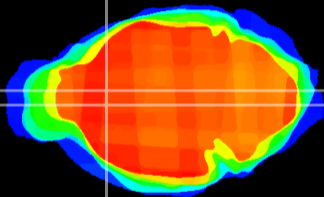

Coronal

Sagittal-R

Sagittal-L

ViBrism: CX01305
Horizontal

LS