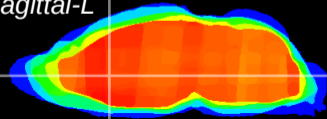

Coronal

Sagittal-R

Sagittal-L

ViBrism: CX01305
Horizontal

LS