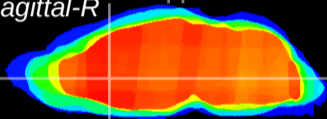

Coronal

Sagittal-R

Sagittal-L

ViBrism: CX01305
Horizontal

LS