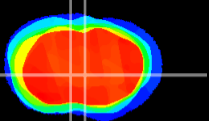

Coronal

Sagittal-R

Sagittal-L

ViBrism: CX01305
Horizontal

LS