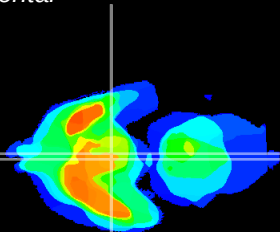

Coronal

Sagittal-R

Sagittal-L

ViBrism: CX01306
Horizontal

Arc