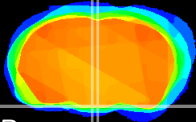

Coronal

Sagittal-R

Sagittal-L

ViBrism: CX01306
Horizontal

Arc