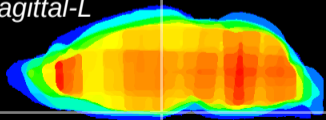

Coronal

Sagittal-R

Sagittal-L

ViBrism: CX01308
Horizontal

ME