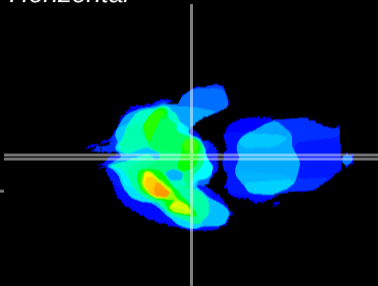

Coronal

Sagittal-R

Sagittal-L

ViBrism: CX01308
Horizontal

ME