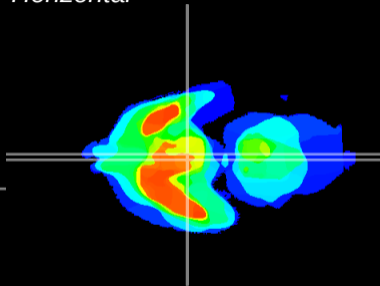

Coronal

Sagittal-R

Sagittal-L

ViBrism: CX01309
Horizontal

Arc