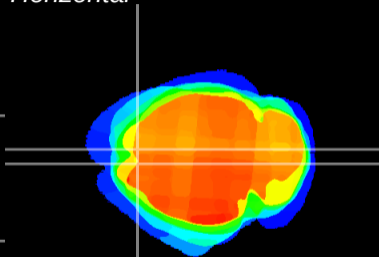

Coronal

Sagittal-R

Sagittal-L

ViBrism: CX01309
Horizontal

Cx motor