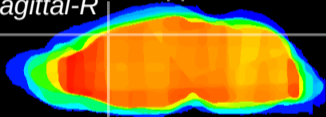

Coronal

Sagittal-R

Sagittal-L

ViBrism: CX01309
Horizontal

Cx motor