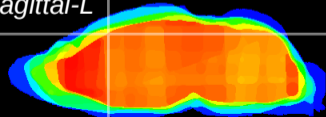

Coronal

Sagittal-R

Sagittal-L

ViBrism: CX01309
Horizontal

Cx motor