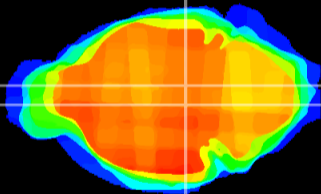

Coronal

Sagittal-R

Sagittal-L

ViBrism: CX01311
Horizontal

VTA