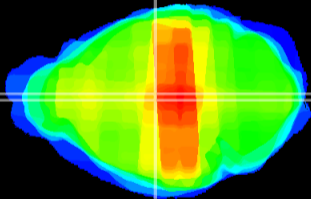

Coronal

Sagittal-R

Sagittal-L

ViBrism: CX01316
Horizontal

MD