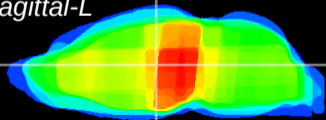

Coronal

Sagittal-R

Sagittal-L

ViBrism: CX01316
Horizontal

MD