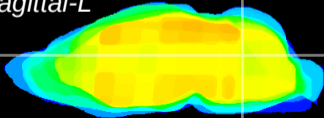

Coronal

Sagittal-R

Sagittal-L

ViBrism: CX01318
Horizontal

Cb nucleus