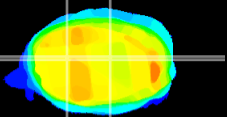

Coronal

Sagittal-R

Sagittal-L

ViBrism: CX01318
Horizontal

Cb nucleus