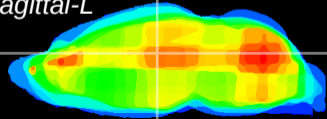

Coronal

Sagittal-R

Sagittal-L

ViBrism: CX01327
Horizontal

Hb