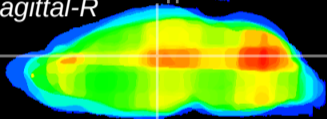

Coronal

Sagittal-R

Sagittal-L

ViBrism: CX01327
Horizontal

Hb