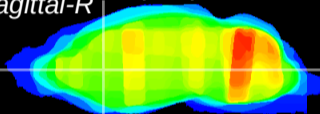

Coronal

Sagittal-R

Sagittal-L

ViBris: CX01328
Horizontal

CPU medial