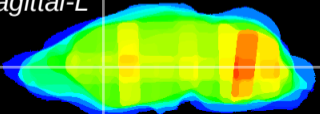

Coronal

Sagittal-R

Sagittal-L

ViBris: CX01328
Horizontal

CPU medial