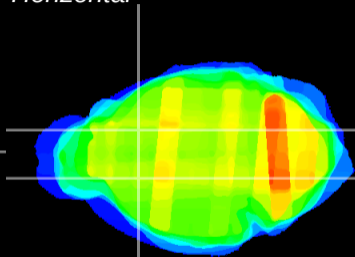

Coronal

Sagittal-R

Sagittal-L

ViBris: CX01328
Horizontal

CPU medial