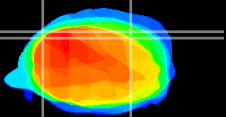

Coronal

Sagittal-R

Sagittal-L

ViBrism: CX01328
Horizontal

Cb lobe