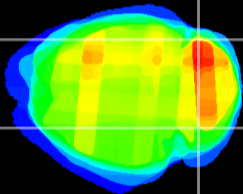

Coronal

Sagittal-R

Sagittal-L

ViBrism: CX01328
Horizontal

Cb lobe