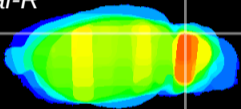

Coronal

Sagittal-R

Sagittal-L

ViBrism: CX01328
Horizontal

Cb lobe