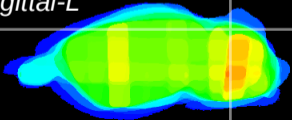

Coronal

Sagittal-R

Sagittal-L

ViBrism: CX01328
Horizontal

Cb lobe