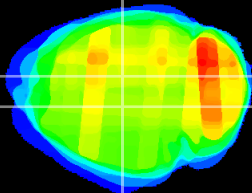

Coronal

Sagittal-R

Sagittal-L

ViBrism: CX01328
Horizontal

DG