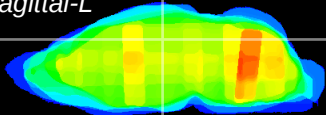

Coronal

Sagittal-R

Sagittal-L

ViBrism: CX01328
Horizontal

DG