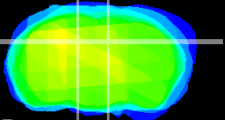

Coronal

Sagittal-R

Sagittal-L

ViBrism: CX01328
Horizontal

DG