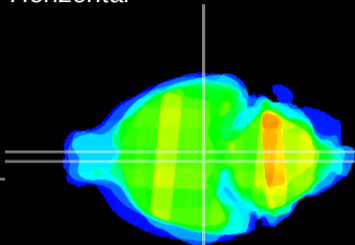

Coronal

Sagittal-R

Sagittal-L

ViBrism: CX01328
Horizontal

M