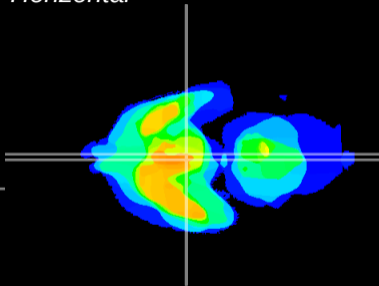

Coronal

Sagittal-R

Sagittal-L

ViBrism: CX01333
Horizontal

Arc