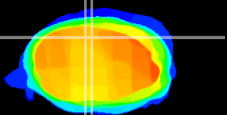

Coronal

Sagittal-R

Sagittal-L

ViBrism: CX01334  
Horizontal

Cb vermis