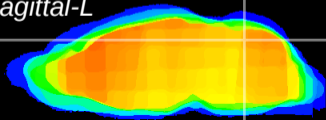

Coronal

Sagittal-R

Sagittal-L

ViBrism: CX01334  
Horizontal

Cb vermis