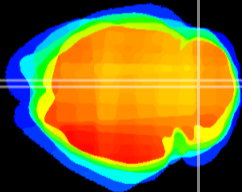

Coronal

Sagittal-R

Sagittal-L

ViBrism: CX01334  
Horizontal

Cb vermis