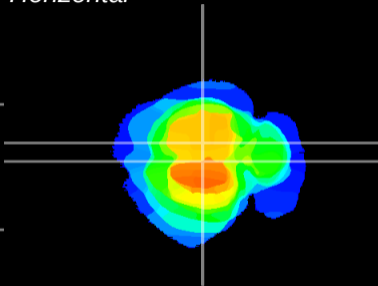

Coronal

Sagittal-R

Sagittal-L

ViBrism: CX01340
Horizontal

RS