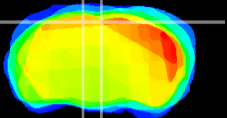

Coronal

Sagittal-R

Sagittal-L

ViBrism: CX01340
Horizontal

RS