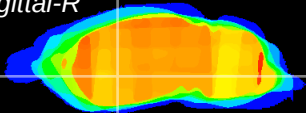

Coronal

Sagittal-R

Sagittal-L

ViBrism: CX01341
Horizontal

GP