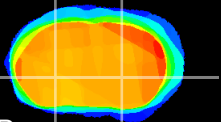

Coronal

Sagittal-R

Sagittal-L

ViBrism: CX01341
Horizontal

GP