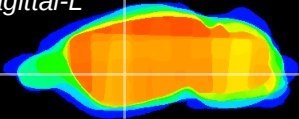

Coronal

Sagittal-R

Sagittal-L

ViBrism: CX01341
Horizontal

GP