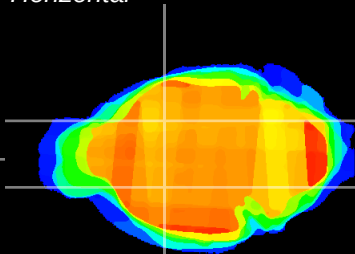

Coronal

Sagittal-R

Sagittal-L

ViBrism: CX01341
Horizontal

GP