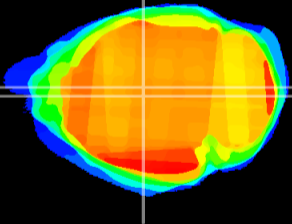

Coronal

Sagittal-R

Sagittal-L

ViBrism: CX01341
Horizontal

Hb