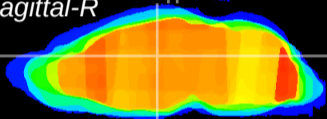

Coronal

Sagittal-R

Sagittal-L

ViBrism: CX01341
Horizontal

Hb