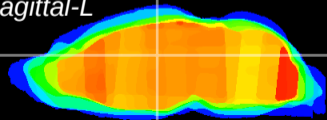

Coronal

Sagittal-R

Sagittal-L

ViBrism: CX01341
Horizontal

Hb