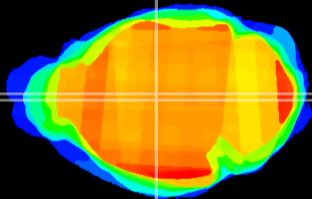

Coronal

Sagittal-R

Sagittal-L

ViBrism: CX01341
Horizontal

MD