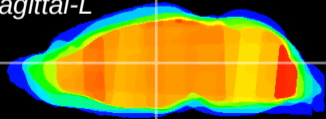

Coronal

Sagittal-R

Sagittal-L

ViBrism: CX01341
Horizontal

MD