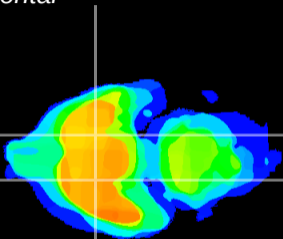

Coronal

Sagittal-R

Sagittal-L

ViBrism: CX01341
Horizontal

S0