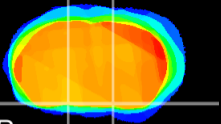

Coronal

Sagittal-R

Sagittal-L

ViBrism: CX01341
Horizontal

S0