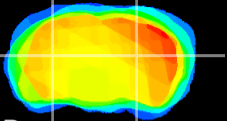

Coronal

Sagittal-R

Sagittal-L

ViBrism: CX01344
Horizontal

LG