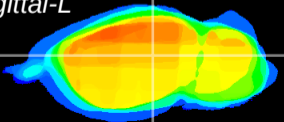

Coronal

Sagittal-R

Sagittal-L

ViBrism: CX01344
Horizontal

LG