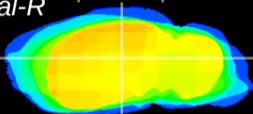

Coronal

Sagittal-R

Sagittal-L

ViBrism: CX01344
Horizontal

LG