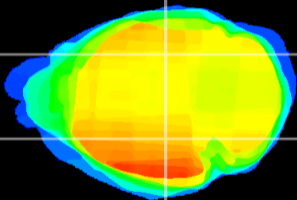

Coronal

Sagittal-R

Sagittal-L

ViBrism: CX01344
Horizontal

LG