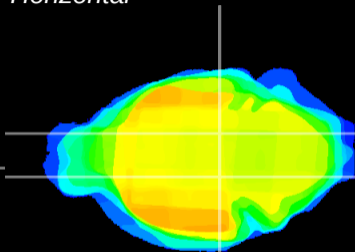

Coronal

Sagittal-R

Sagittal-L

ViBrism: CX01344
Horizontal

SN