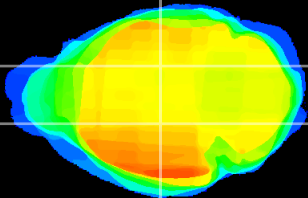

Coronal

Sagittal-R

Sagittal-L

ViBrism: CX01344
Horizontal

VPM/VPL