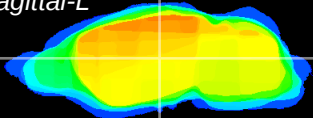

Coronal

Sagittal-R

Sagittal-L

ViBrism: CX01344
Horizontal

VPM/VPL