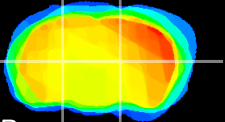

Coronal

Sagittal-R

Sagittal-L

ViBrism: CX01344
Horizontal

VPM/VPL