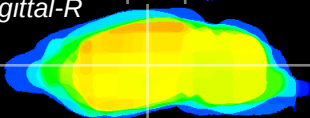

Coronal

Sagittal-R

Sagittal-L

ViBrism: CX01344
Horizontal

VPM/VPL