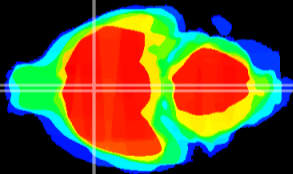

Coronal

Sagittal-R

Sagittal-L

ViBriSM: CX01350
Horizontal

MPA