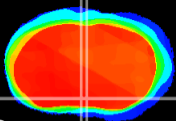

Coronal

Sagittal-R

Sagittal-L

ViBriSM: CX01350
Horizontal

MPA