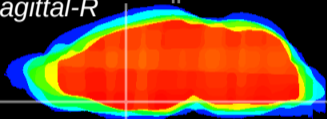

Coronal

Sagittal-R

Sagittal-L

ViBriSM: CX01350
Horizontal

MPA