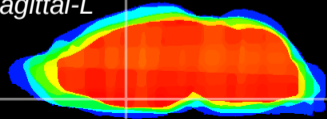

Coronal

Sagittal-R

Sagittal-L

ViBriSM: CX01350
Horizontal

MPA