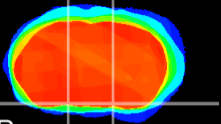

Coronal

Sagittal-R

Sagittal-L

ViBrism: CX01350
Horizontal

S0