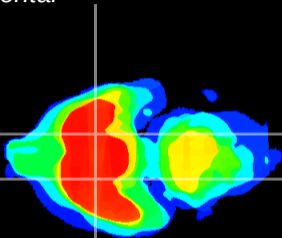

Coronal

Sagittal-R

Sagittal-L

ViBrism: CX01350
Horizontal

S0