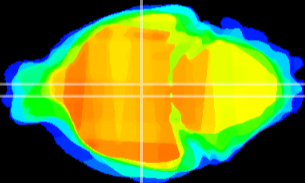

Coronal

Sagittal-R

Sagittal-L

ViBrism: CX01352
Horizontal

DM