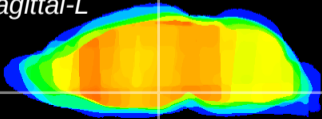

Coronal

Sagittal-R

Sagittal-L

ViBrism: CX01352
Horizontal

DM