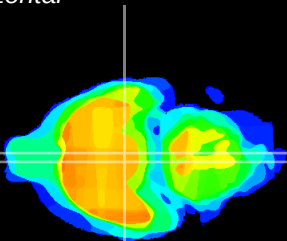

Coronal

Sagittal-R

Sagittal-L

ViBrism: CX01352
Horizontal

VMH