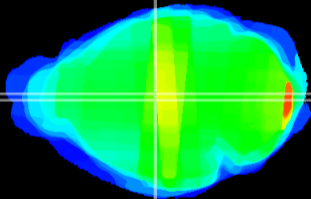

Coronal

Sagittal-R

Sagittal-L

ViBrism: CX01356
Horizontal

MD