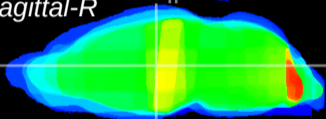

Coronal

Sagittal-R

Sagittal-L

ViBrism: CX01356
Horizontal

MD