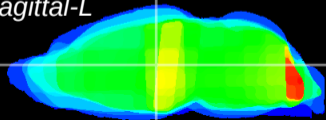

Coronal

Sagittal-R

Sagittal-L

ViBrism: CX01356
Horizontal

MD