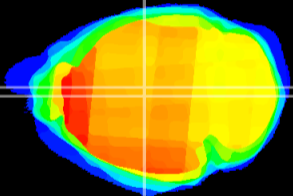

Coronal

Sagittal-R

Sagittal-L

ViBrism: CX01361
Horizontal

Hb